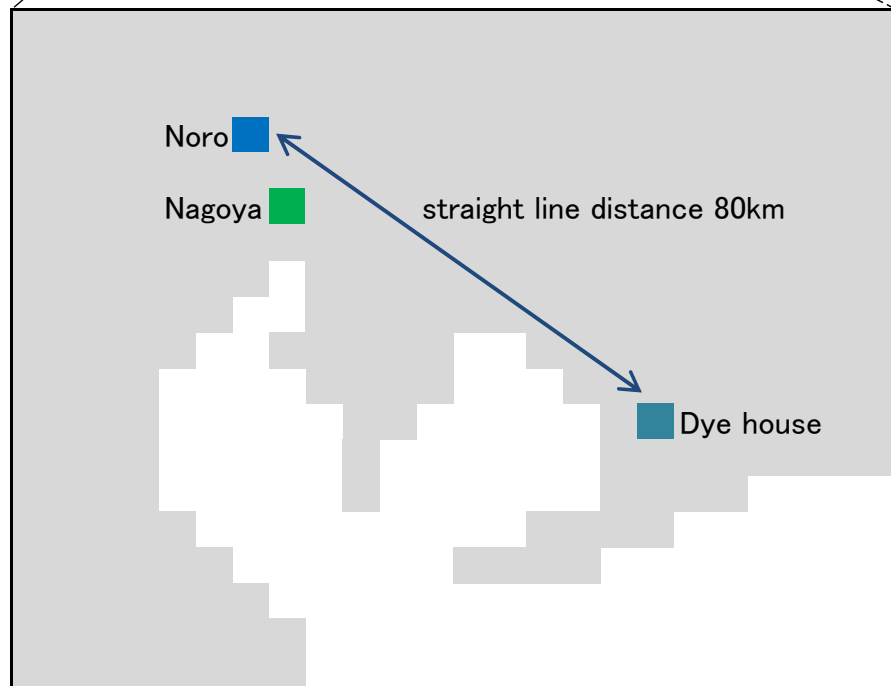

JAPAN

affected area

nuclear plant Fukushima →

Tokyo

straight line distance 450km

Noro

Kobe

Osaka

Noro

Nagoya

straight line distance 80km

Dye house